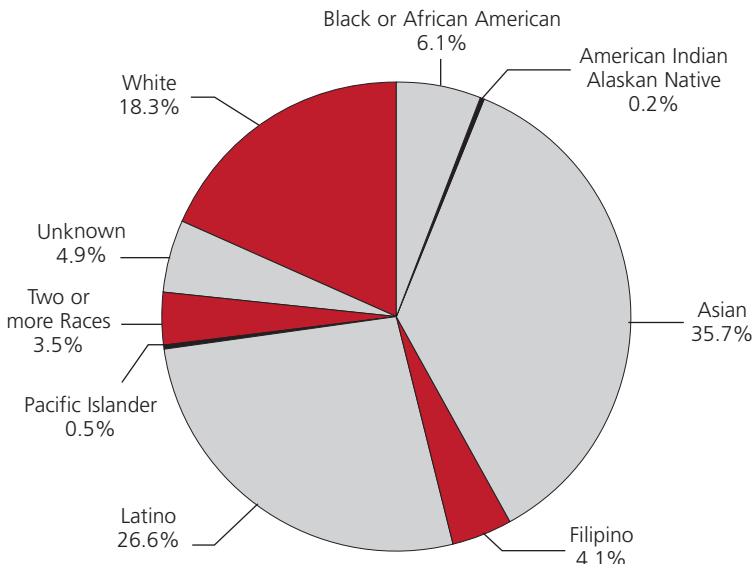

Quick Facts about City College of San Francisco | CCSF

OUR ENROLLMENT | 2016-2017

60,000 Annual enrollment
35,000 Admitted students in credit

OUR STUDENT ENROLLMENT

16,040 Students in English as a Second Language
7,605 Students in Business & Technology
9,047 Students in Basic Skills Math & English
6,525 Students of all ages in Wellness Education
3,524 Students in World Languages
1,592 Students in Nursing & Health Care
2,542 Students in Art
2,123 Students in Music
2,348 Students in Child Development
18,105 Students in Career Technical Education (CTE)
290 Students in Culinary Arts/Hospitality Management

ETHNICITY OF CCSF STUDENTS

FACULTY MAKE THE DIFFERENCE | SPRING 2017

664 Full-time Professors
929 Part-time Professors
90% Have Masters Degrees
250 Have Doctorates

TREMENDOUS VALUE

At just \$46 per unit for California residents, California's community colleges are still the best value in higher education. Noncredit courses are free. Free City begins in August 2017 and tuition fees for San Francisco residents will be waived completely.